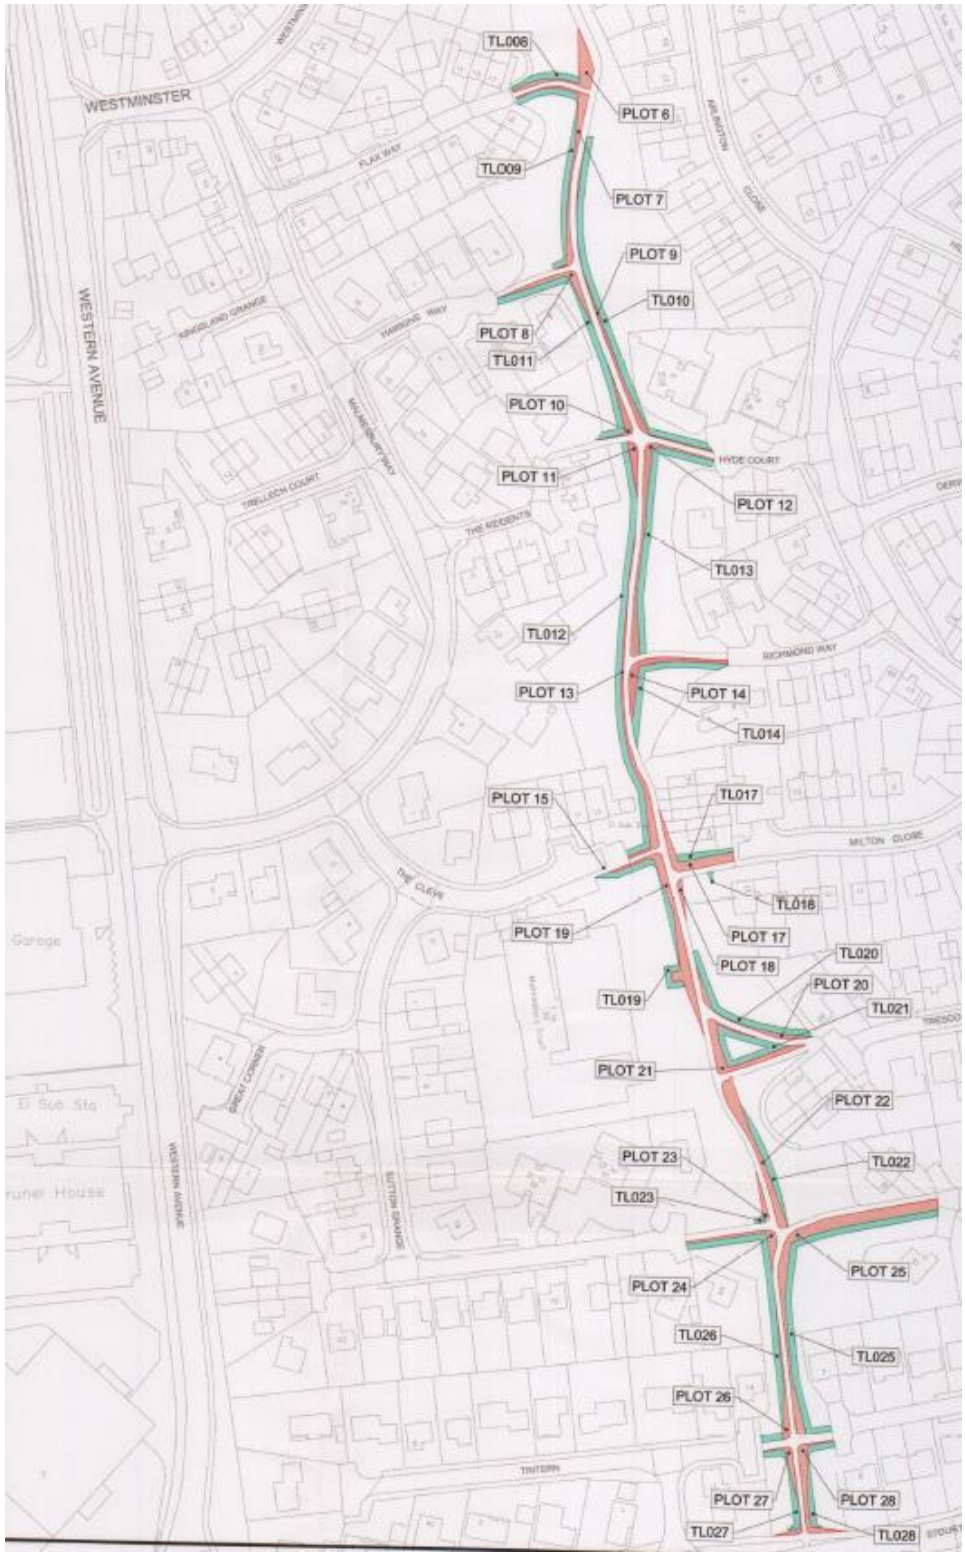

Salmon – transfer to SCC
Green – licenced to SCC for works
Purple – Suggested transfer from SCC to SSDC

Land at the Crematorium

Salmon – transfer to SCC
 Green – licenced to SCC for works
 Purple – Suggested transfer from SCC to SSDC

- Salmon – transfer to SCC
- Green – licenced to SCC for works
- Purple – Suggested transfer from SCC to SSDC